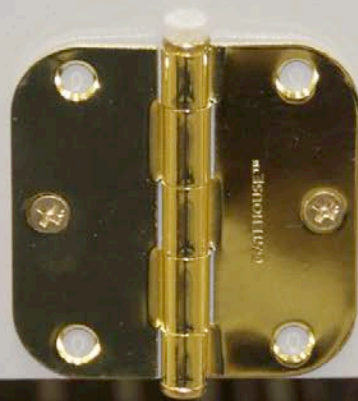

1 Brass • Laiton poli • Latón pulido

Polished Brass • Laiton poli • Latón pulido

Polished Brass • Laiton poli • Latón pulido

Polished Brass • Laiton poli •

Contractor Pack
~~\$2.38~~ **\$2.02** When you buy minimum quantity of 30
 2" 1/4" POLISHED BRASS DOOR HINGE
 Item # 308912

Contractor Pack
~~\$2.38~~ **\$2.02** When you buy minimum quantity of 30
 3" 5/8" POLISHED BRASS DOOR HINGE
 Item # 308913

Contractor Pack
~~\$2.58~~ **\$2.19** When you buy minimum quantity of 30
 3-1/2" SQUARE POL BRSS DOOR HINGE
 Item # 308920

Contractor Pack
~~\$2.58~~ **\$2.19** When you buy minimum quantity of 30
 2-1/2" 1/4" POL BRSS DOOR HINGE
 Item # 308915

KEYPAD
CERRADURA DE TE

On back, turn thumbturn to locked position

En la parte posteri mueva el botón gir a la posición de bl