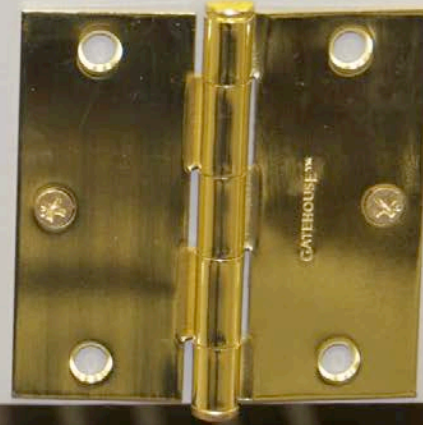

1 Brass • Laiton poli • Latón pulido

Polished Brass • Laiton poli • Latón pulido

Polished Brass • Laiton poli • Latón pulido

Polished Brass • Laiton poli •

Contractor Pack
~~\$2.38~~ **\$2.02** When you buy minimum quantity of 30
 2" 1/4" POLISHED BRASS DOOR HINGE
 Item # 308912

Contractor Pack
~~\$2.38~~ **\$2.02** When you buy minimum quantity of 30
 3" 5/8" POLISHED BRASS DOOR HINGE
 Item # 308913

Contractor Pack
~~\$2.58~~ **\$2.19** When you buy minimum quantity of 30
 3-1/2" SQUARE POL BRSS DOOR HINGE
 Item # 308920

Contractor Pack
~~\$2.58~~ **\$2.19** When you buy minimum quantity of 30
 2-1/2" 1/4" POL BRSS DOOR HINGE
 Item # 308915

KEYPAD
CERRADURA DE TE

On back, turn thumbturn to locked position

En la parte posteri mueva el botón gir a la posición de bl